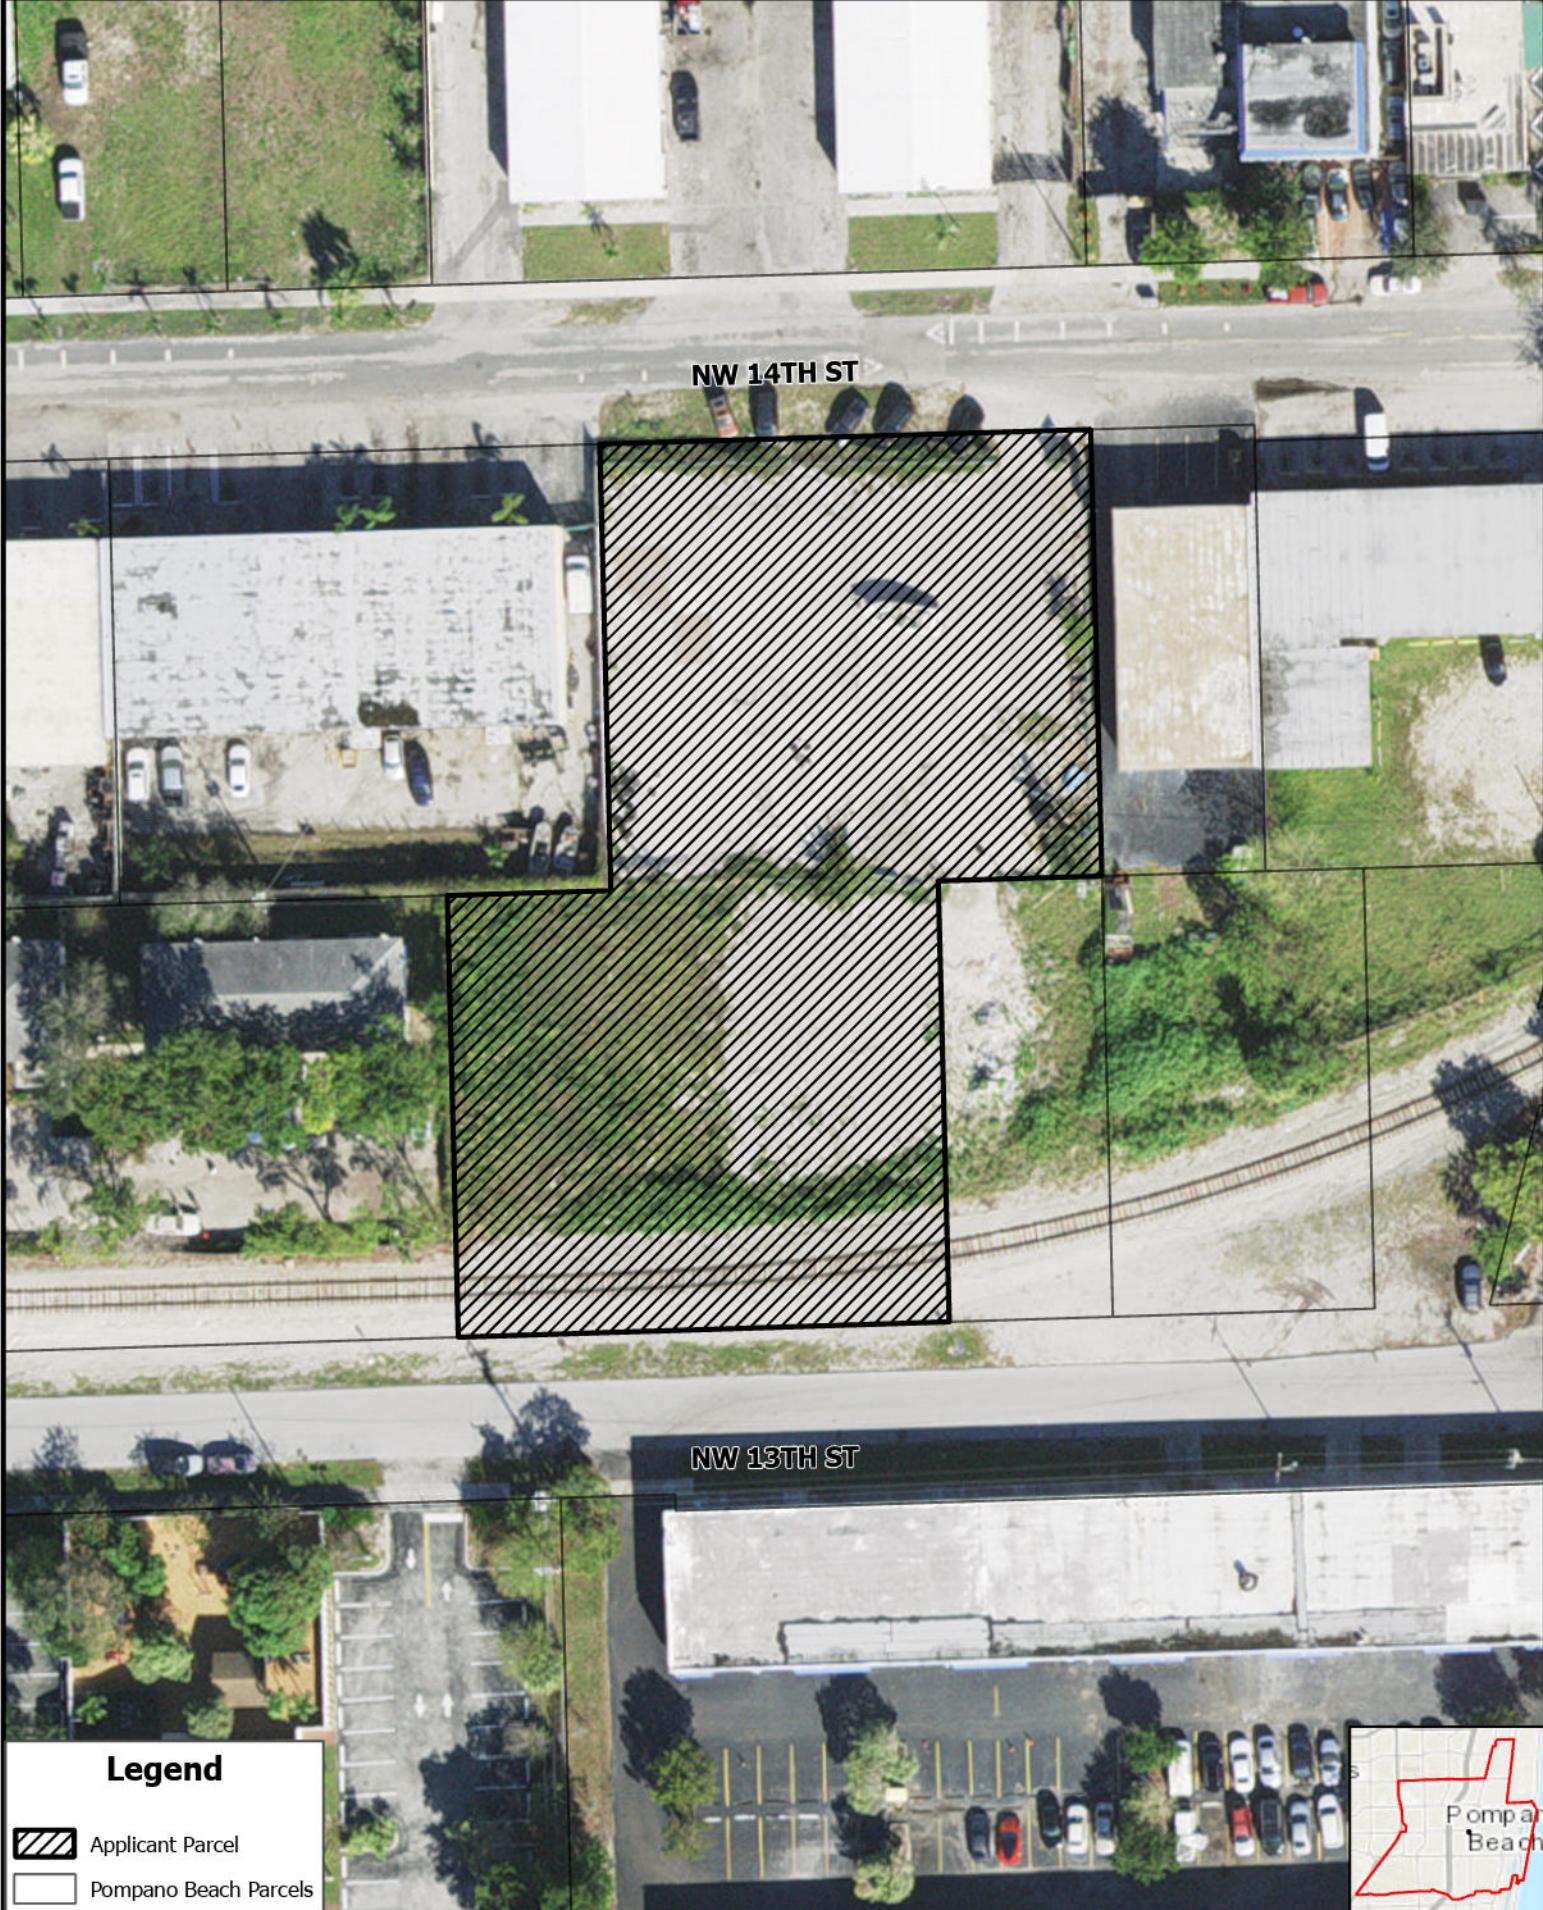

CITY OF POMPANO BEACH AERIAL MAP

Legend

-  Applicant Parcel
-  Pompano Beach Parcels

Scale:
1:704
06/05/2026

128 NW 14 ST
Aleksandr Kravets

Major
Temporary Use

Created by:
Department of
Development Services