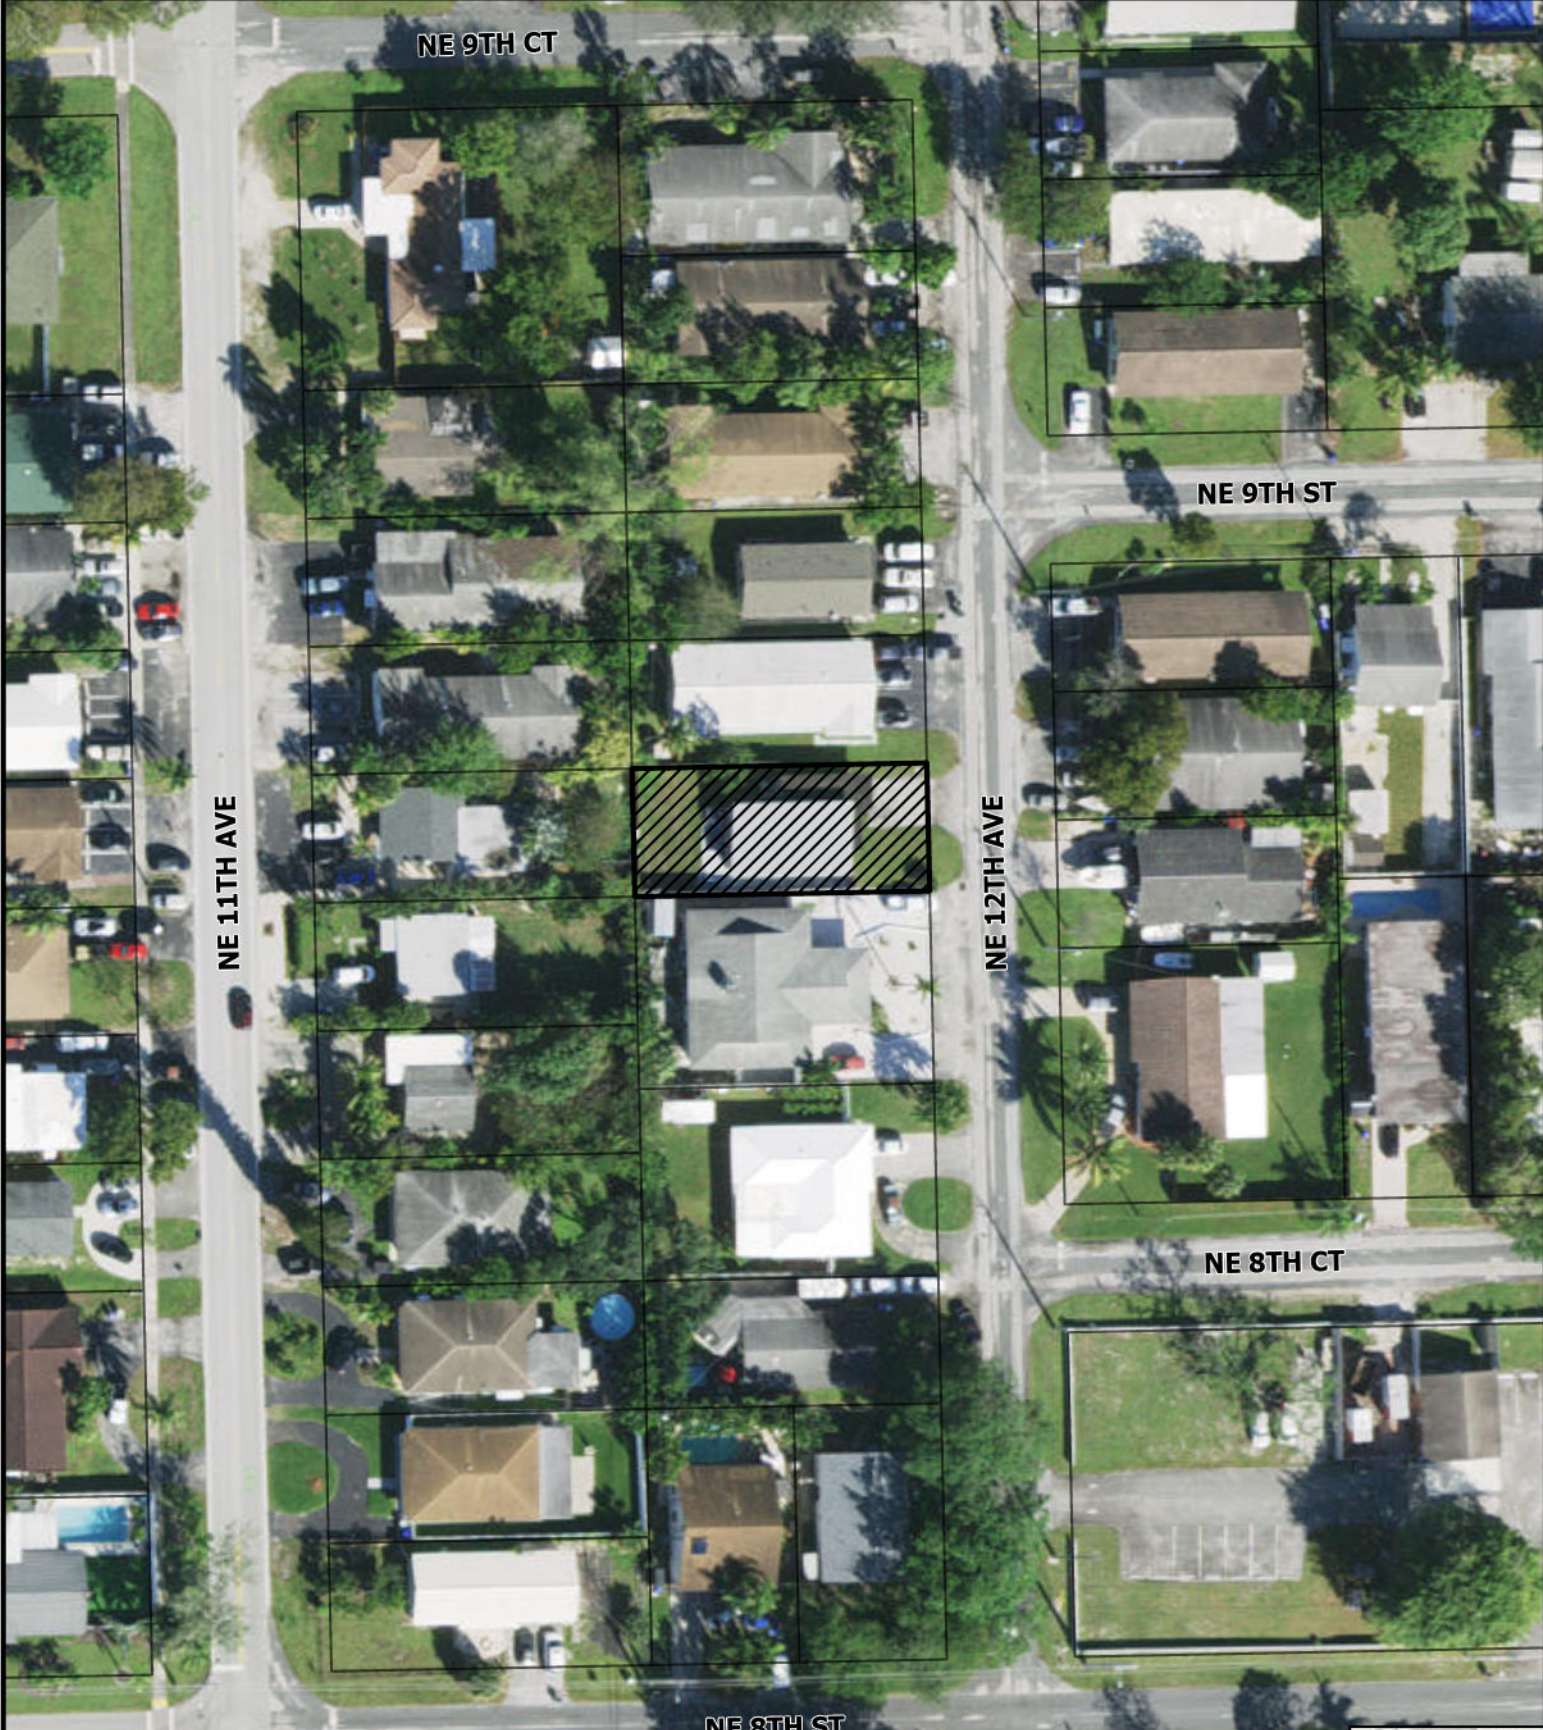

CITY OF POMPANO BEACH AERIAL MAP

Legend

-  Applicant Parcel
-  Pompano Beach Parcels

Scale:
1:900
04/27/2026

825 NE 12 Ave
James Gallucci

Variance
Created by:
Department of
Development Services